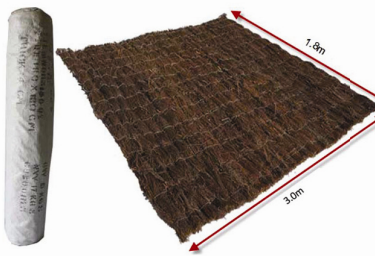

- 1.8m x 2.4m x 20ml
- Internal Galvanised Wire
- Very Sturdy
- Easy to install
- Coverings for timber & colour bond fences & water tanks

\$90.15 Ex G.S.T

Reed Roll

- 1.8m x 3.0m
- External Galvanised Wire
- Very Sturdy
- Easy to install
- Ideal for interiors, outdoor living spaces & commercial landscapes
- Coverings for timber, colour bond fences & water tanks

\$50.52 Ex G.S.T

Brown Bamboo with Cream rope Screen Panel

- 2.0m x 1.0m x 5cm Thick
- Totally 100% Organic Panel
- 4x Horizontal bamboo dowels & stitching for extra support
- Very Sturdy
- Cream rope stitching
- Easy to install
- Coverings for timber, colour bond fences & water tanks

\$55.57 Ex G.S.T

Brush Fencing Screen Roll

- 1.8m x 2.4m x 4cm Thick
- External Galvanised Wire
- Very Sturdy
- Easy to install
- Ideal for outdoor living, thatch construction, dividers, partitions & any fence replacement
- Coverings for timber, colour bond fences & water tanks

\$88.68 Ex G.S.T

Brush Fencing Screen Roll

- 1.8m x 3.0m x 3.5cm Thick
- External Galvanised Wire
- Very Sturdy
- Easy to install
- Ideal for outdoor living, thatch construction, dividers, partitions & any fence replacement
- Coverings for timber, colour bond fences & water tanks