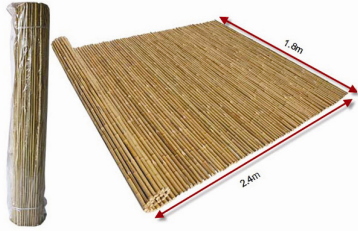

Cream Bamboo Screen Roll

- 1.8m x 2.4m x 20ml
- Internal Galvanised Wire
- Very Sturdy
- Easy to install
- Coverings for timber & colour bond fences & water tanks

\$77.80 Ex G.S.T

Natural Black Bamboo Screen Roll

- 1.8m x 2.4m x 20ml
- Internal Galvanised Wire
- Very Sturdy
- Easy to install
- Coverings for timber & colour bond fences & water tanks

\$90.15 Ex G.S.T

Reed Roll

- 1.8m x 3.0m
- External Galvanised Wire
- Very Sturdy
- Easy to install
- Ideal for interiors, outdoor living spaces & commercial landscapes
- Coverings for timber, colour bond fences & water tanks

\$39.52 Ex G.S.T

Cream Bamboo Screen Panel

- 2.0m x 1.0m x 5cm Thick
- Totally 100% Organic Panel
- 4x Horizontal bamboo slats & stitching for extra support
- Very Sturdy
- Easy to install
- Coverings for timber, colour bond fences & water tanks

\$50.52 Ex G.S.T

Brown Bamboo with Cream rope Screen Panel

- 2.0m x 1.0m x 5cm Thick
- Totally 100% Organic Panel
- 4x Horizontal bamboo dowels & stitching for extra support
- Very Sturdy
- Cream rope stitching
- Easy to install
- Coverings for timber, colour bond fences & water tanks