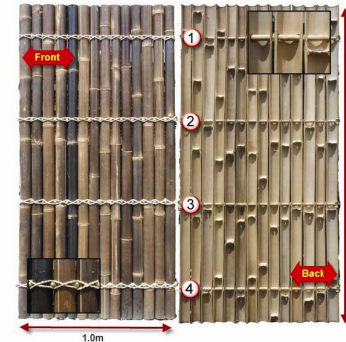

\$39.52 Ex G.S.T

Cream Bamboo Screen Panel

- 2.0m x 1.0m x 5cm Thick
- Totally 100% Organic Panel
- 4x Horizontal bamboo slats & stitching for extra support
- Very Sturdy
- Easy to install
- Coverings for timber, colour bond fences & water tanks

\$50.52 Ex G.S.T

Brown Bamboo Screen Panel

- 2.0m x 1.0m x 5cm Thick
- Totally 100% Organic Panel
- 4x Horizontal bamboo dowels & stitching for extra support
- Very Sturdy
- Easy to install
- Coverings for timber, colour bond fences & water tanks

\$50.52 Ex G.S.T

Brown Bamboo with Cream rope Screen Panel

- 2.0m x 1.0m x 5cm Thick
- Totally 100% Organic Panel
- 4x Horizontal bamboo dowels & stitching for extra support
- Very Sturdy
- Cream rope stitching
- Easy to install
- Coverings for timber, colour bond fences & water tanks

\$55.57 Ex G.S.T

Brush Fencing Screen Roll

- 1.8m x 2.4m x 4cm Thick
- External Galvanised Wire
- Very Sturdy
- Easy to install
- Ideal for outdoor living, thatch construction, dividers, partitions & any fence replacement
- Coverings for timber, colour bond fences & water tanks