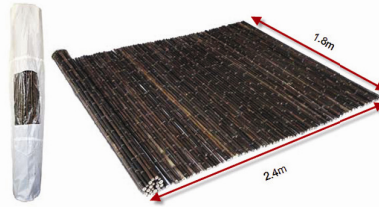

Cream Bamboo Screen Roll

- 1.8m x 2.4m x 20ml
- Internal Galvanised Wire
- Very Sturdy
- Easy to install
- Coverings for timber & colour bond fences & water tanks

\$77.80 Ex G.S.T

Natural Black Bamboo Screen Roll

- 1.8m x 2.4m x 20ml
- Internal Galvanised Wire
- Very Sturdy
- Easy to install
- Coverings for timber & colour bond fences & water tanks

\$90.15 Ex G.S.T

Reed Roll

- 1.8m x 3.0m
- External Galvanised Wire
- Very Sturdy
- Easy to install
- Ideal for interiors, outdoor living spaces & commercial landscapes
- Coverings for timber, colour bond fences & water tanks

\$39.52 Ex G.S.T

Cream Bamboo Screen Panel

- 2.0m x 1.0m x 5cm Thick
- Totally 100% Organic Panel
- 4x Horizontal bamboo slats & stitching for extra support
- Very Sturdy
- Easy to install
- Coverings for timber, colour bond fences & water tanks

\$50.52 Ex G.S.T

Brown Bamboo with Cream rope Screen Panel

- 2.0m x 1.0m x 5cm Thick
- Totally 100% Organic Panel
- 4x Horizontal bamboo dowels & stitching for extra support
- Very Sturdy
- Cream rope stitching
- Easy to install
- Coverings for timber, colour bond fences & water tanks