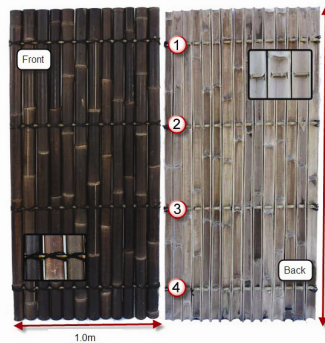

- 1.8m x 2.4m x 20ml
- Internal Galvanised Wire
- Very Sturdy
- Easy to install
- Coverings for timber & colour bond fences & water tanks

\$90.15 Ex G.S.T

Reed Roll

- 1.8m x 3.0m
- External Galvanised Wire
- Very Sturdy
- Easy to install
- Ideal for interiors, outdoor living spaces & commercial landscapes
- Coverings for timber, colour bond fences & water tanks

\$39.52 Ex G.S.T

Cream Bamboo Screen Panel

- 2.0m x 1.0m x 5cm Thick
- Totally 100% Organic Panel
- 4x Horizontal bamboo slats & stitching for extra support
- Very Sturdy
- Easy to install
- Coverings for timber, colour bond fences & water tanks

\$50.52 Ex G.S.T

Brown Bamboo Screen Panel

- 2.0m x 1.0m x 5cm Thick
- Totally 100% Organic Panel
- 4x Horizontal bamboo dowels & stitching for extra support
- Very Sturdy
- Easy to install
- Coverings for timber, colour bond fences & water tanks

\$50.52 Ex G.S.T

Brown Bamboo with Cream rope Screen Panel

- 2.0m x 1.0m x 5cm Thick
- Totally 100% Organic Panel
- 4x Horizontal bamboo dowels & stitching for extra support
- Very Sturdy
- Cream rope stitching
- Easy to install
- Coverings for timber, colour bond fences & water tanks