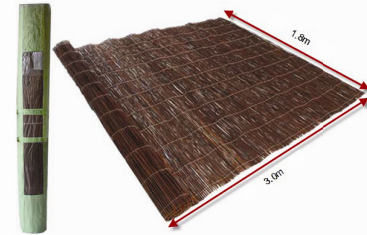

Cream Bamboo Screen Roll

- 1.8m x 2.4m x 20ml
- Internal Galvanised Wire
- Very Sturdy
- Easy to install
- Coverings for timber & colour bond fences & water tanks

\$77.80 Ex G.S.T

Natural Black Bamboo Screen Roll

- 1.8m x 2.4m x 20ml
- Internal Galvanised Wire
- Very Sturdy
- Easy to install
- Coverings for timber & colour bond fences & water tanks

\$90.15 Ex G.S.T

Reed Roll

- 1.8m x 3.0m
- External Galvanised Wire
- Very Sturdy
- Easy to install
- Ideal for interiors, outdoor living spaces & commercial landscapes
- Coverings for timber, colour bond fences & water tanks

\$39.52 Ex G.S.T

Cream Bamboo Screen Panel

- 2.0m x 1.0m x 5cm Thick
- Totally 100% Organic Panel
- 4x Horizontal bamboo slats & stitching for extra support
- Very Sturdy
- Easy to install
- Coverings for timber, colour bond fences & water tanks

\$50.52 Ex G.S.T

Brown Bamboo with Cream rope Screen Panel

- 2.0m x 1.0m x 5cm Thick
- Totally 100% Organic Panel
- 4x Horizontal bamboo dowels & stitching for extra support
- Very Sturdy
- Cream rope stitching
- Easy to install
- Coverings for timber, colour bond fences & water tanks