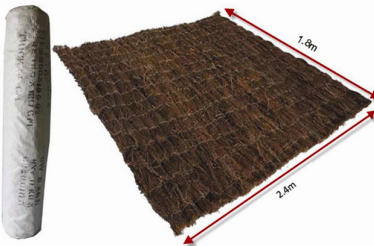

\$50.52 Ex G.S.T

Brown Bamboo Screen Panel

- 2.0m x 1.0m x 5cm Thick
- Totally 100% Organic Panel
- 4x Horizontal bamboo dowels & stitching for extra support
- Very Sturdy
- Easy to install
- Coverings for timber, colour bond fences & water tanks

\$50.52 Ex G.S.T

Brown Bamboo with Cream rope Screen Panel

- 2.0m x 1.0m x 5cm Thick
- Totally 100% Organic Panel
- 4x Horizontal bamboo dowels & stitching for extra support
- Very Sturdy
- Cream rope stitching
- Easy to install
- Coverings for timber, colour bond fences & water tanks

\$55.57 Ex G.S.T

Brush Fencing Screen Roll

- 1.8m x 2.4m x 4cm Thick
- External Galvanised Wire
- Very Sturdy
- Easy to install
- Ideal for outdoor living, thatch construction, dividers, partitions & any fence replacement
- Coverings for timber, colour bond fences & water tanks

\$88.68 Ex G.S.T

Brush Fencing Screen Roll

- 1.8m x 3.0m x 3.5cm Thick
- External Galvanised Wire
- Very Sturdy
- Easy to install
- Ideal for outdoor living, thatch construction, dividers, partitions & any fence replacement
- Coverings for timber, colour bond fences & water tanks