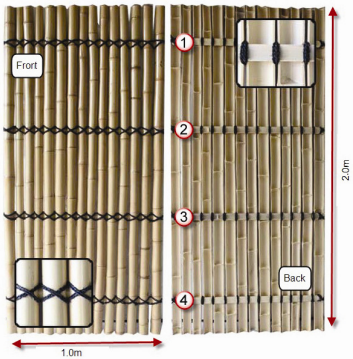

Cream Bamboo Screen Roll

- 1.8m x 2.4m x 20ml
- Internal Galvanised Wire
- Very Sturdy
- Easy to install
- Coverings for timber & colour bond fences & water tanks

\$77.80 Ex G.S.T

Natural Black Bamboo Screen Roll

- 1.8m x 2.4m x 20ml
- Internal Galvanised Wire
- Very Sturdy
- Easy to install
- Coverings for timber & colour bond fences & water tanks

\$90.15 Ex G.S.T

Reed Roll

- 1.8m x 3.0m
- External Galvanised Wire
- Very Sturdy
- Easy to install
- Ideal for interiors, outdoor living spaces & commercial landscapes
- Coverings for timber, colour bond fences & water tanks

\$39.52 Ex G.S.T

Cream Bamboo Screen Panel

- 2.0m x 1.0m x 5cm Thick
- Totally 100% Organic Panel
- 4x Horizontal bamboo slats & stitching for extra support
- Very Sturdy
- Easy to install
- Coverings for timber, colour bond fences & water tanks

\$50.52 Ex G.S.T

Brown Bamboo Screen Panel

- 2.0m x 1.0m x 5cm Thick
- Totally 100% Organic Panel
- 4x Horizontal bamboo dowels & stitching for extra support
- Very Sturdy
- Easy to install
- Coverings for timber, colour bond fences & water tanks