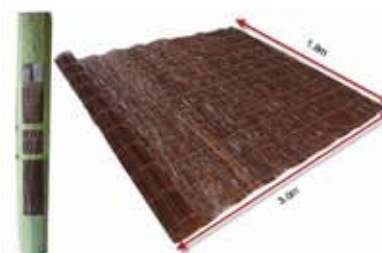

Cream Bamboo Screen Roll

- 1.8m x 2.4m x 20ml
- Internal Galvanised Wire
- Very Sturdy
- Easy to install
- Coverings for timber & colour bond fences & water tanks

\$80.57 Ex G.S.T

Natural Black Bamboo Screen Roll

- 1.8m x 2.4m x 20ml
- Internal Galvanised Wire
- Very Sturdy
- Easy to install
- Coverings for timber & colour bond fences & water tanks

\$89.74 Ex G.S.T

Reed Roll

- 1.8m x 3.0m
- External Galvanised Wire
- Very Sturdy
- Easy to install
- Ideal for interiors, outdoor living spaces & commercial landscapes
- Coverings for timber, colour bond fences & water tanks

\$40.61 Ex G.S.T

Cream Bamboo Screen Panel

- 2.0m x 1.0m x 5cm Thick
- Totally 100% Organic Panel
- 4x Horizontal bamboo slats & stitching for extra support
- Very Sturdy
- Easy to install
- Coverings for timber, colour bond fences & water tanks

\$53.58 Ex G.S.T

Brown Bamboo with Cream rope Screen Panel

- 2.0m x 1.0m x 5cm Thick
- Totally 100% Organic Panel
- 4x Horizontal rail backings
- Very Sturdy
- Cream rope stitching
- Easy to install
- Coverings for timber, colour bond fences & water tanks