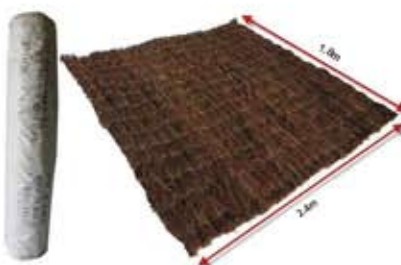

- 1.8m x 2.4m x 20ml
- Internal Galvanised Wire
- Very Sturdy
- Easy to install
- Coverings for timber & colour bond fences & water tanks

\$89.74 Ex G.S.T

Reed Roll

- 1.8m x 3.0m
- External Galvanised Wire
- Very Sturdy
- Easy to install
- Ideal for interiors, outdoor living spaces & commercial landscapes
- Coverings for timber, colour bond fences & water tanks

\$53.58 Ex G.S.T

Brown Bamboo with Cream rope Screen Panel

- 2.0m x 1.0m x 5cm Thick
- Totally 100% Organic Panel
- 4x Horizontal rail backings
- Very Sturdy
- Cream rope stitching
- Easy to install
- Coverings for timber, colour bond fences & water tanks

\$58.95 Ex G.S.T

Brush Fencing Screen Roll

- 1.8m x 2.4m x 4cm Thick
- External Galvanised Wire
- Very Sturdy
- Easy to install
- Ideal for outdoor living, thatch construction, dividers, partitions & any fence replacement
- Coverings for timber, colour bond fences & water tanks

\$80.57 Ex G.S.T

Brush Fencing Screen Roll

- 1.8m x 3.0m x 3.5cm Thick
- External Galvanised Wire
- Very Sturdy
- Easy to install
- Ideal for outdoor living, thatch construction, dividers, partitions & any fence replacement
- Coverings for timber, colour bond fences & water tanks