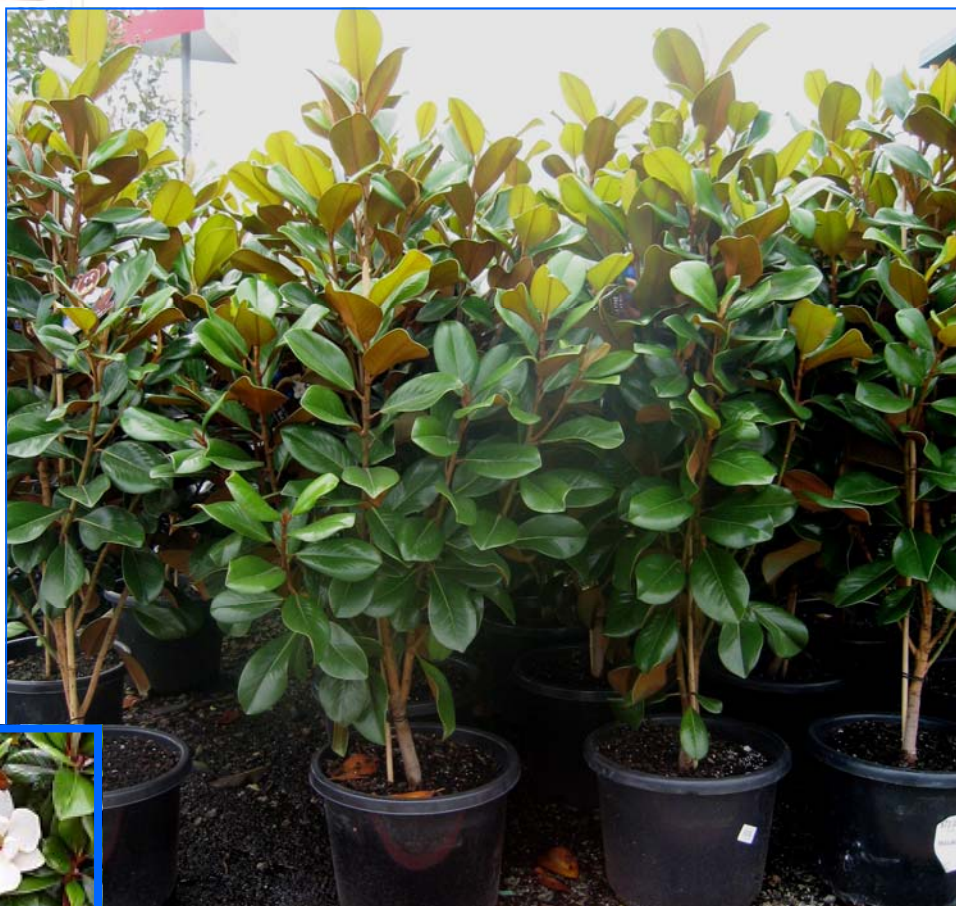

MAGNOLIA 'Teddy Bear'

- Beautiful Screening Plant
- Excellent as a trimmed
- Ideal tub Plant
- Stunning Feature Tree

Magnolia Teddy Bear is a very compact grower with an upright, conical habit.

Teddy Bear has small to medium, shiny, dark green oval leaves. The leaf back is reddish brown and heavily felted.

Produce lovely fragrant white flowers 150-200mm wide.

This wonderful magnolia blooms best and retains its compact, conical shape when grown in part shade to full sun.

HEIGHT: 3-4m **WIDTH:** 1.5-2m
ASPECT: Part Shade to Full Sun